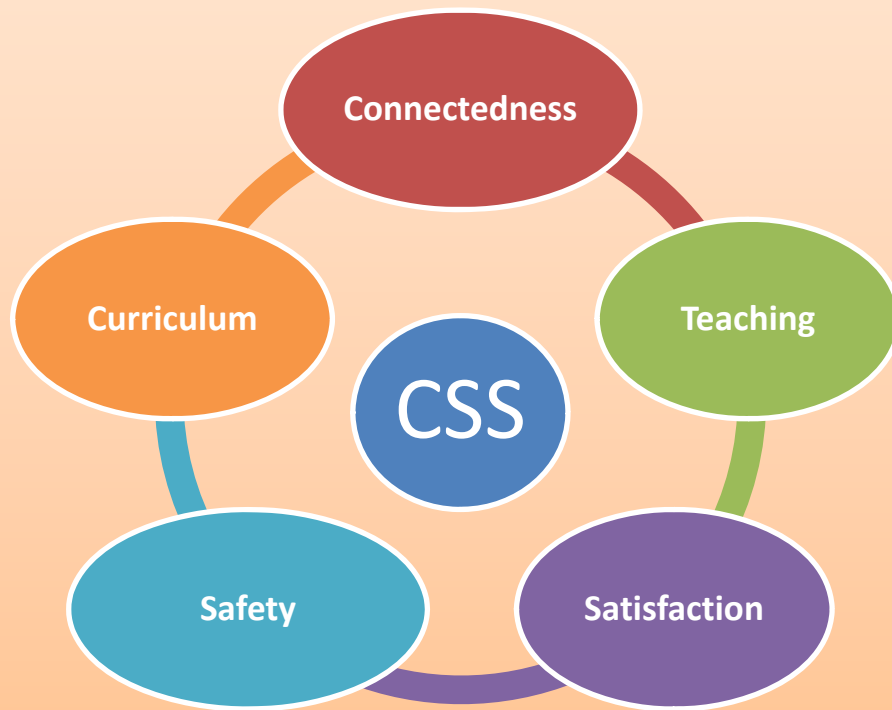

What Can the CSS Results Tell You?

CSS Results can tell you STUDENT, STAFF AND PARENT feelings or perceptions about:

What Can You Do with the Results?

- Compare your school Last year VS. This year
- Compare your school to the district average
- Identify 5 year trends for your school
- View results of different student groups (grade, race, etc.)

When and Where Should You Use Them?

- PLC meetings
- Faculty summer retreat
- Instructional Leadership meetings
- Common planning time
- Whole faculty meetings during the year
- Engage students in looking/discussing the data
- College going and College preparedness (High School)