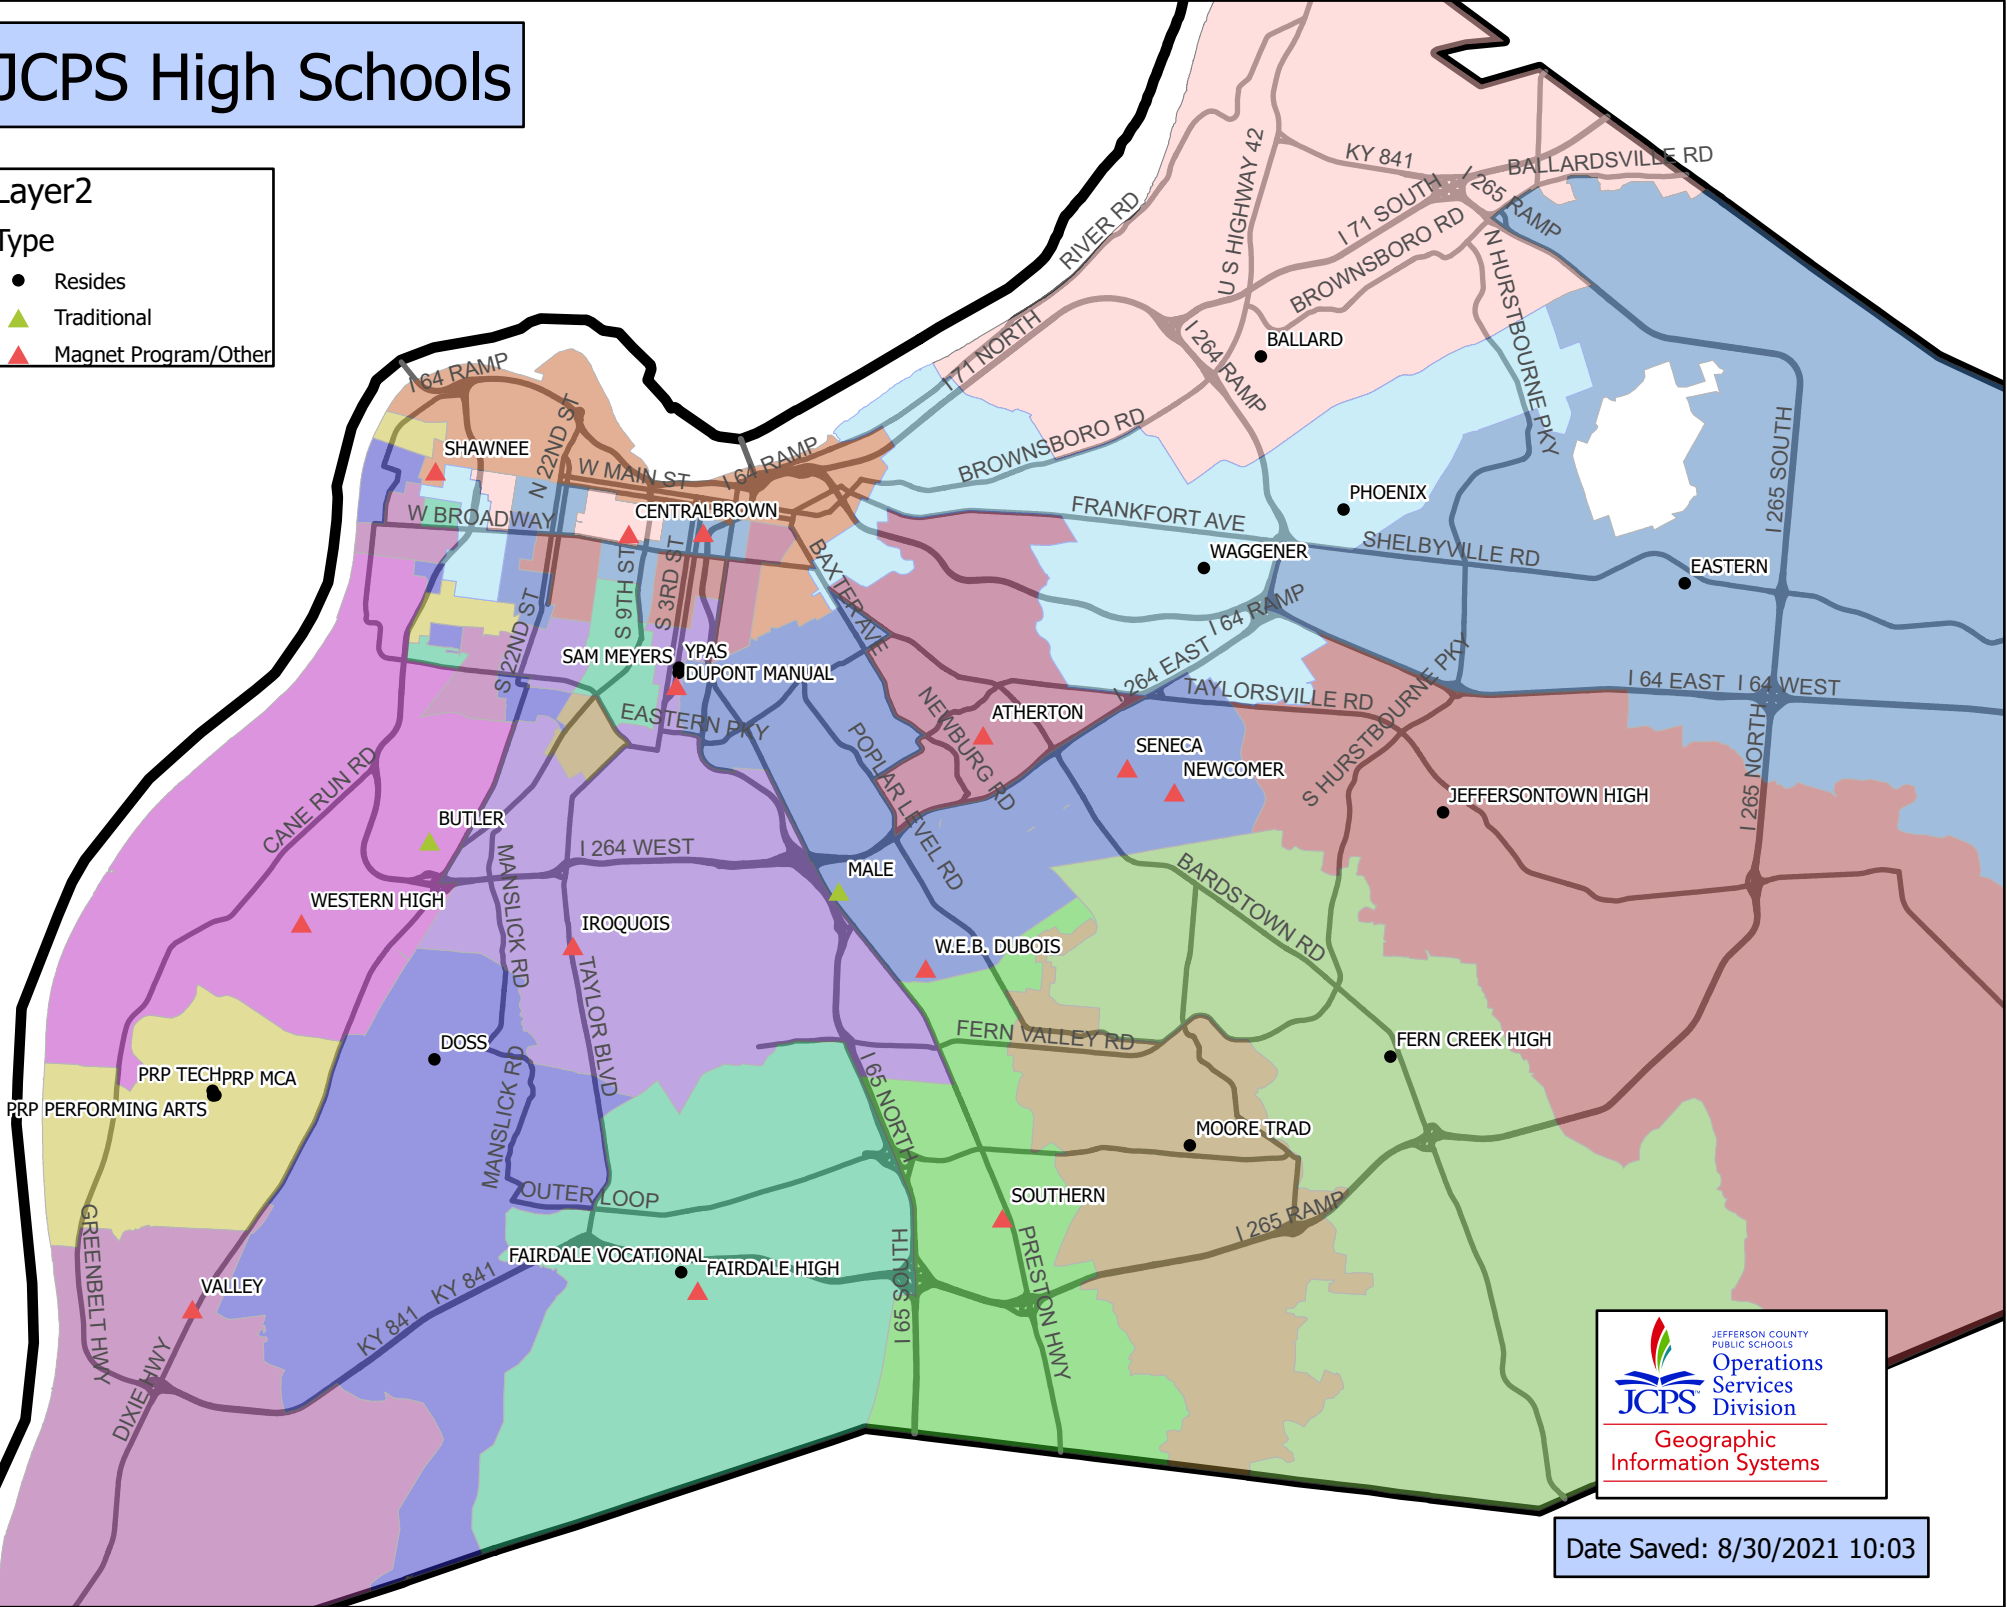

# JCPS High Schools

**Layer2**

Type

- Resides
- ▲ Traditional
- ▲ Magnet Program/Other

Date Saved: 8/30/2021 10:03