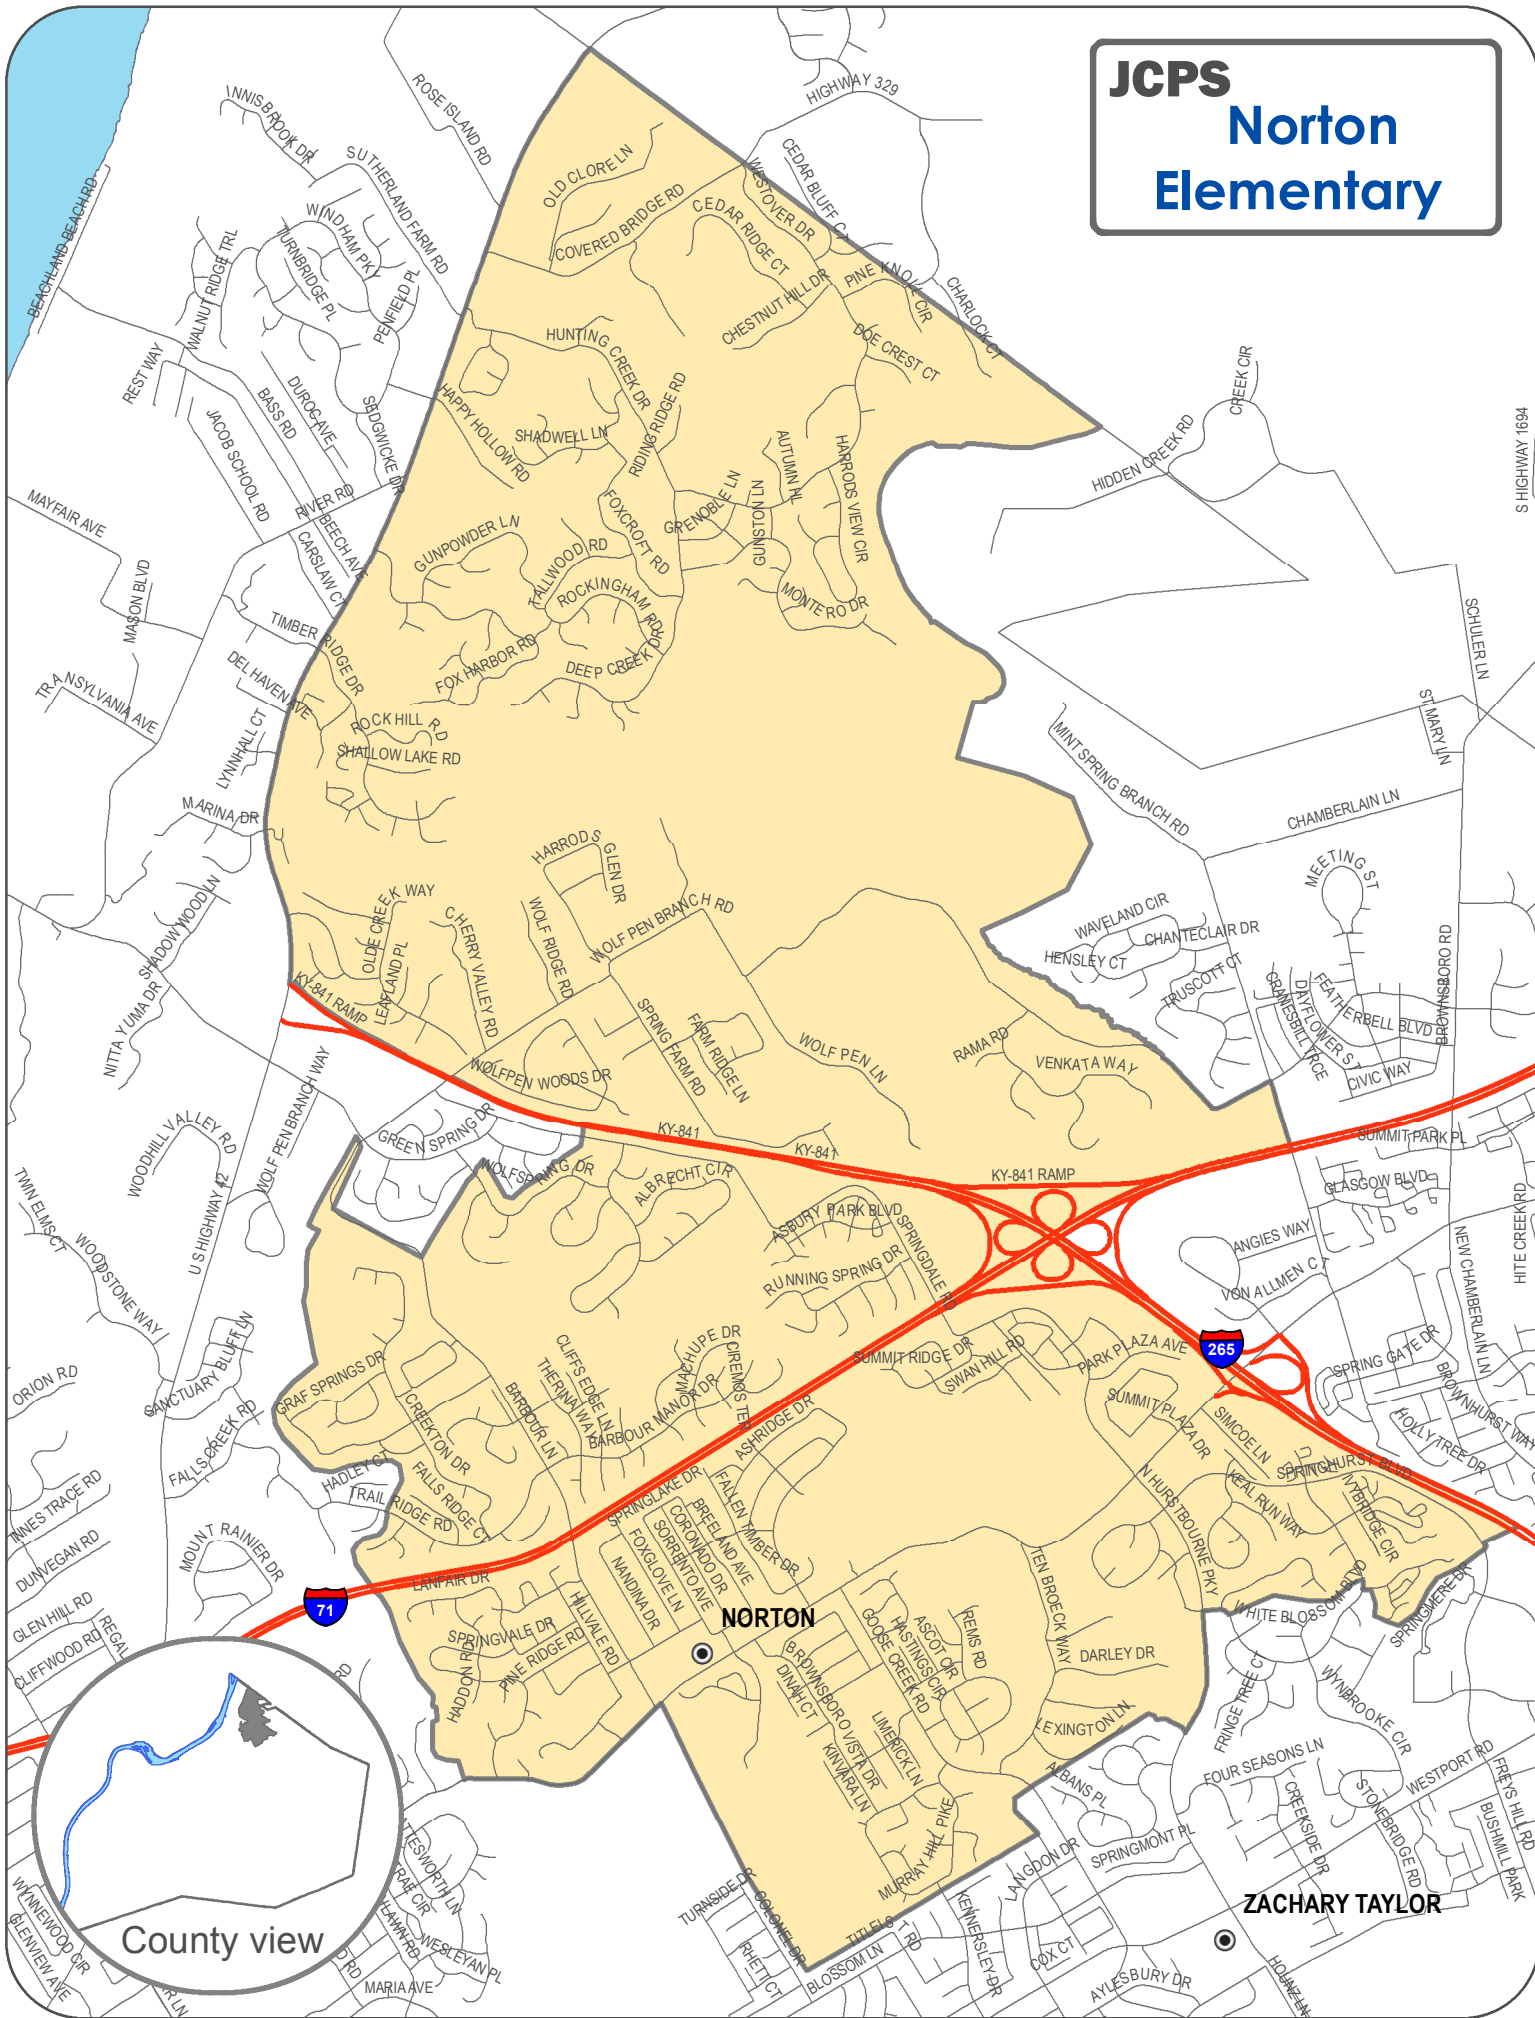

JCPS Norton Elementary

S HIGHWAY 1694

HITE CREEK RD

BROWN HURST WAY

SPRINGMERE DR

BUSH HILL PARK

NORTON

ZACHARY TAYLOR