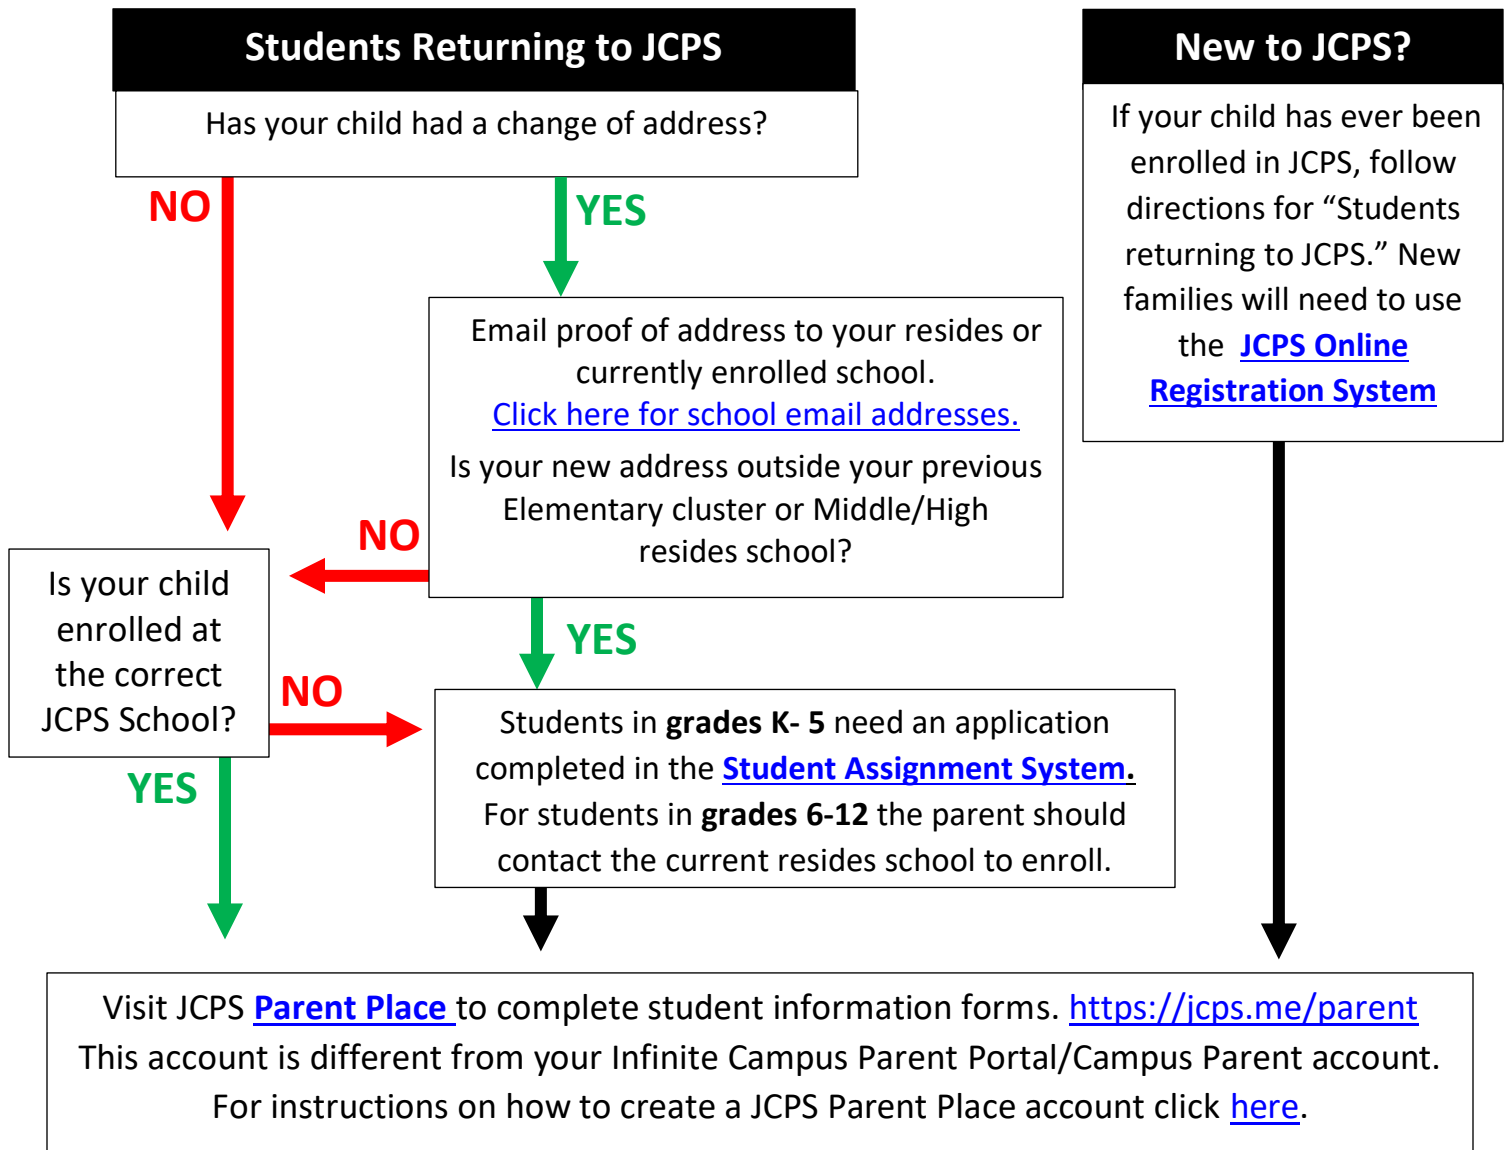

Online Registration and Student Forms At-A-Glance Guide for Parents

NEW STUDENTS WHO SPEAK A FOREIGN LANGUAGE can call (502) 485-3623 for assistance