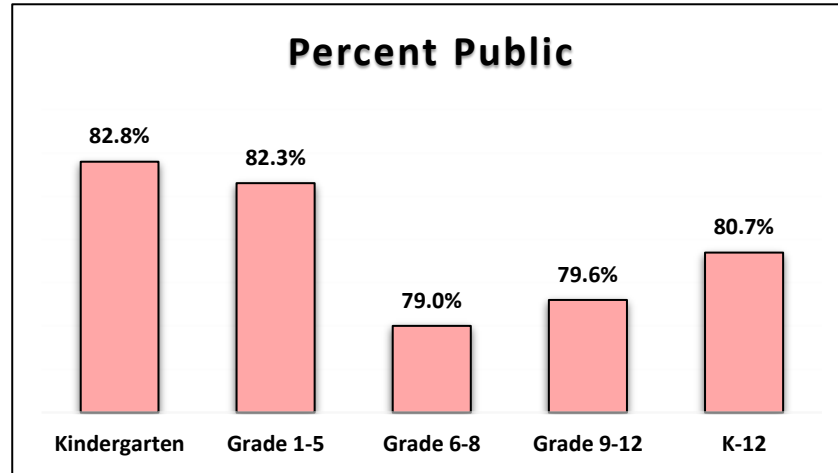

**JEFFERSON COUNTY PUBLIC SCHOOLS
MARKET SHARE
HIGH SCHOOLS 2017-2018**

Resides School	Public 9-12	Non Public 9-12	Total 9-12	% Market Share
Atherton High School	950	537	1487	63.9%
Ballard High	1674	1149	2823	59.3%
Doss High	1812	227	2039	88.9%
Eastern High	2969	1462	4431	67.0%
Fairdale High School	1165	75	1240	94.0%
Fern Creek High	2479	550	3029	81.8%
Iroquois High	2823	176	2999	94.1%
Jeffersontown High School	1840	802	2642	69.6%
Moore Traditional School	1964	252	2216	88.6%
Pleasure Ridge Park High	1620	99	1719	94.2%
Seneca High	2123	888	3011	70.5%
Southern High School	1980	155	2135	92.7%
The Academy @ Shawnee	841	55	896	93.9%
Valley High School	1668	113	1781	93.7%
Waggener High School	1590	789	2379	66.8%
Western High School	2109	123	2232	94.5%
No Resides	32	126	158	20.3%
HIGH SCHOOL TOTALS	29639	7578	37217	79.6%

*Note: ECE students included in counts and percents.

Percent Public					
District*	Kindergarten	Grade 1-5	Grade 6-8	Grade 9-12	K-12
	82.8%	82.3%	79.0%	79.6%	80.7%