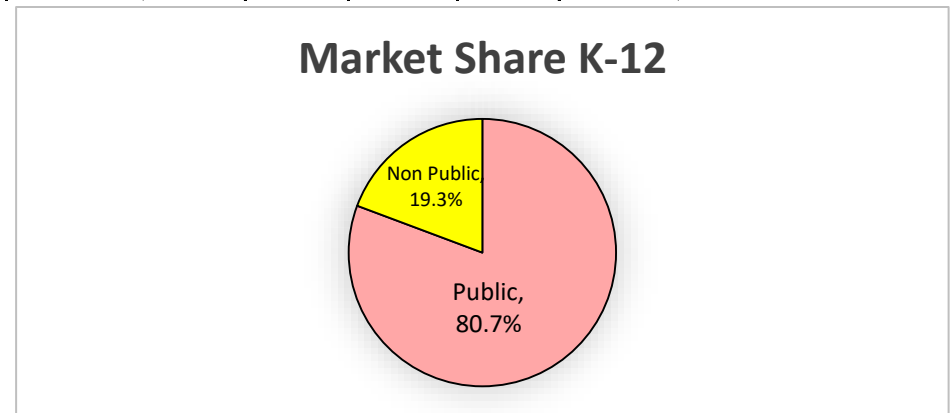

Public K-12	Non Public K-12	Total K-12	% Market Share
96,275	22,958	119,233	80.7%