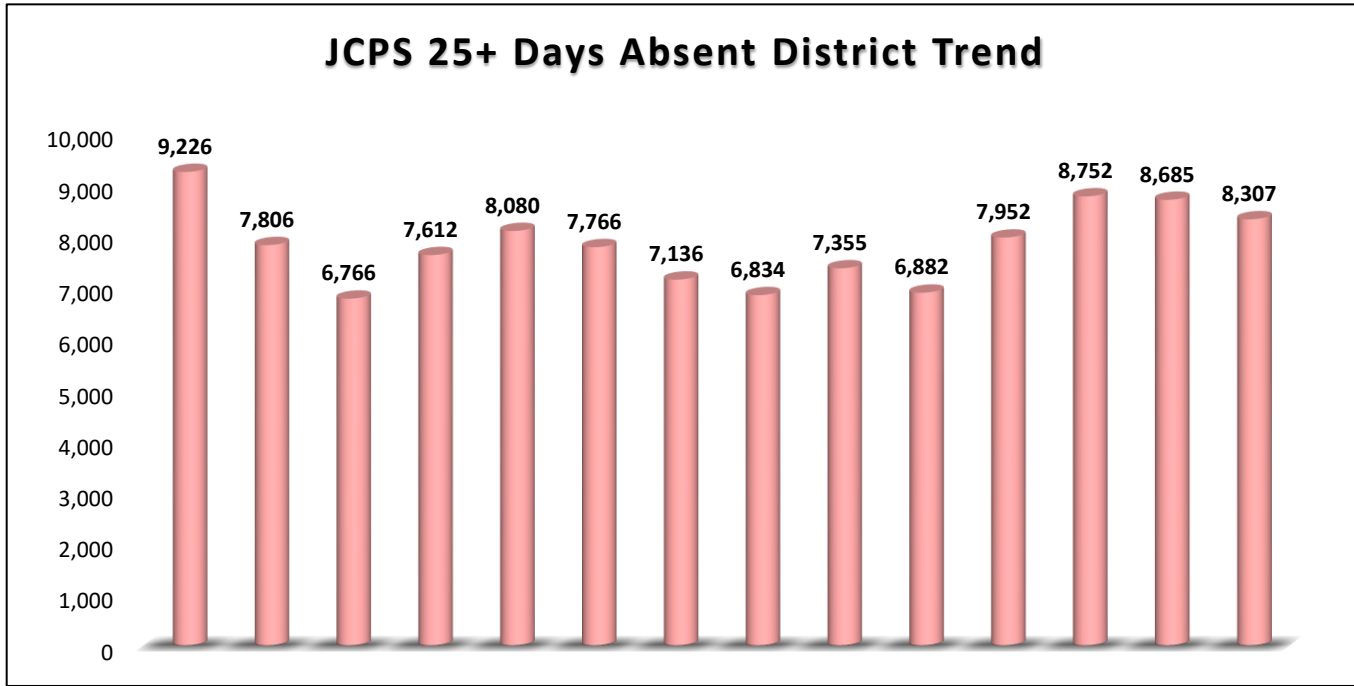

JEFFERSON COUNTY PUBLIC SCHOOLS
NUMBER OF STUDENTS 25 OR MORE DAYS ABSENT
HIGH SCHOOL TREND DATA

2003-2004	2004-2005	2005-2006	2006-2007	2007-2008	2008-2009	2009-2010	2010-2011	2011-2012	2012-2013	2013-2014	2014-2015	2015-2016	2016-2017	2017-2018

JCPS District	9,864	9,226	7,806	6,766	7,612	8,080	7,766	7,136	6,834	7,355	6,882	7,952	8,752	8,685	8,307

JCPS "District Total" includes combined, elementary, middle, high and special school(s).